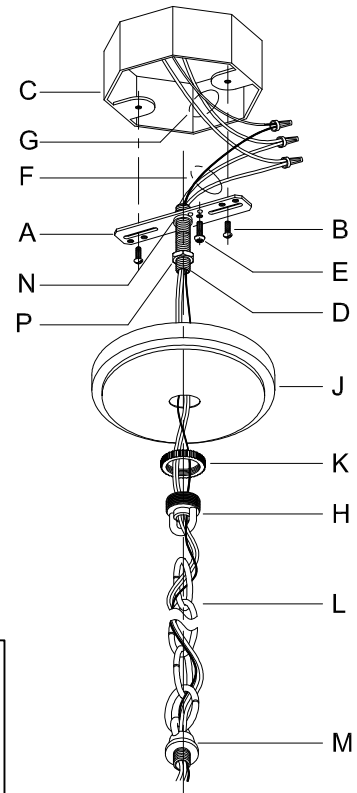

CAUTION: Read instructions carefully and turn electricity off at main circuit breaker panel before beginning installation.

500149

WARNING - If any Special Control Devices are used with this Fixture, Follow the Instructions Carefully to assure full compliance with N.E.C. requirements. If there are any questions, contact a Qualified Electrical Contractor.
WARNING - This product contains chemicals known to the State of California to cause cancer, birth defects and /or other reproductive harm. Thoroughly wash hands after installing, handling, cleaning, or otherwise touching this product.
CAUTION - All glass is fragile, use care when handling Glass component(s) and or Lamp(s).

CANOPY MOUNTING & WIRE CONNECTION ASSEMBLY STEPS:

ADJUST HEIGHT WITH "D"
 N → A (TO LOCK)
 RÉGLEZ LA HAUTEUR AVEC "D"
 N → A (À VERROUILLER)
 AJUSTA LA ALTURA CON "D"
 N → A (APRETAR)

B, C, G & T
 (NOT FURNISHED)
 (NON FOURNIE)
 (NO INCLUIDA)

1. D,E → A
2. B,A → C
3. N,P,H → D
4. P → H (TO LOCK) (À VERROUILLER) (APRETAR)
5. F → M
6. L → M
7. J,K → L
8. L → H
9. F → L,K,J,H,D
10. F → G
11. J,K → H

FIXTURE ASSEMBLY STEPS:

1. M → Q
2. S,R → Q
3. T → Q