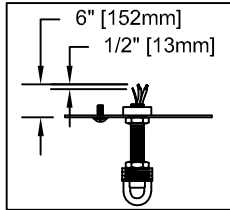

CAUTION: Read instructions carefully and turn electricity off at main circuit breaker panel before beginning installation.

500149

WARNING - If any Special Control Devices are used with this Fixture, Follow the Instructions Carefully to assure full compliance with N.E.C. requirements. If there are any questions, contact a Qualified Electrical Contractor.
WARNING - This product contains chemicals known to the State of California to cause cancer, birth defects and /or other reproductive harm. Thoroughly wash hands after installing, handling, cleaning, or otherwise touching this product.
CAUTION - All glass is fragile, use care when handling Glass component(s) and or Lamp(s).

CANOPY MOUNTING & WIRE CONNECTION ASSEMBLY STEPS:

ADJUST HEIGHT WITH "D"
 N → A (TO LOCK)
 RÉGLEZ LA HAUTEUR AVEC "D"
 N → A (À VERROUILLER)
 AJUSTA LA ALTURA CON "D"
 N → A (APRETAR)

B, C, G & T
 (NOT FURNISHED)
 (NON FOURNIE)
 (NO INCLUIDA)