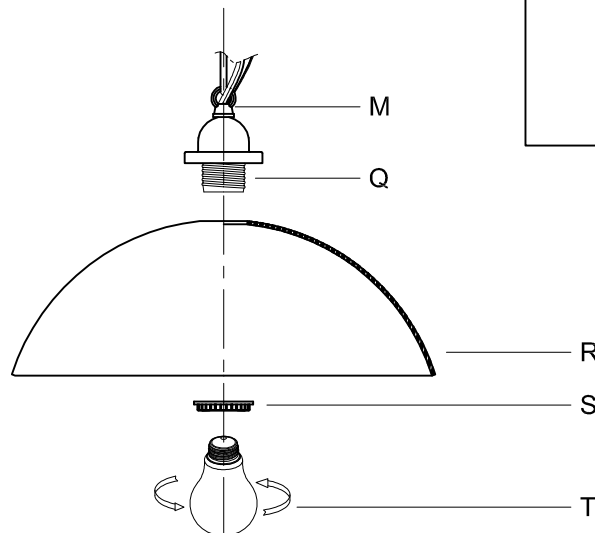

CAUTION: Read instructions carefully and turn electricity off at main circuit breaker panel before beginning installation.

500149

WARNING - If any Special Control Devices are used with this Fixture, Follow the Instructions Carefully to assure full compliance with N.E.C. requirements. If there are any questions, contact a Qualified Electrical Contractor.
WARNING - This product contains chemicals known to the State of California to cause cancer, birth defects and /or other reproductive harm. Thoroughly wash hands after installing, handling, cleaning, or otherwise touching this product.
CAUTION - All glass is fragile, use care when handling Glass component(s) and or Lamp(s).

CANOPY MOUNTING & WIRE CONNECTION ASSEMBLY STEPS:

ADJUST HEIGHT WITH "D"
 N → A (TO LOCK)
 RÉGLEZ LA HAUTEUR AVEC "D"
 N → A (À VERROUILLER)
 AJUSTA LA ALTURA CON "D"
 N → A (APRETAR)

B, C, G & T
 (NOT FURNISHED)
 (NON FOURNIE)
 (NO INCLUIDA)

1. D,E → A
2. B,A → C
3. N,P,H → D
4. P → H (TO LOCK) (À VERROUILLER) (APRETAR)
5. F → M
6. L → M
7. J,K → L
8. L → H
9. F → L,K,J,H,D
10. F → G
11. J,K → H

FIXTURE ASSEMBLY STEPS:

1. M → Q
2. S,R → Q
3. T → Q