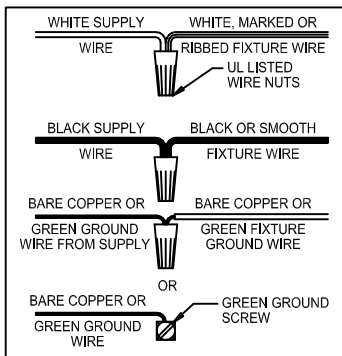

CAUTION: Read instructions carefully and turn electricity off at main circuit breaker panel before beginning installation.

500149

WARNING - If any Special Control Devices are used with this Fixture, Follow the Instructions Carefully to assure full compliance with N.E.C. requirements. If there are any questions, contact a Qualified Electrical Contractor.
WARNING - This product contains chemicals known to the State of California to cause cancer, birth defects and /or other reproductive harm. Thoroughly wash hands after installing, handling, cleaning, or otherwise touching this product.
CAUTION - All glass is fragile, use care when handling Glass component(s) and or Lamp(s).

CANOPY MOUNTING & WIRE CONNECTION ASSEMBLY STEPS:

ADJUST HEIGHT WITH "D"
 N → A (TO LOCK)
 RÉGLEZ LA HAUTEUR AVEC "D"
 N → A (À VERROUILLER)
 AJUSTA LA ALTURA CON "D"
 N → A (APRETAR)

B, C, G & T
 (NOT FURNISHED)
 (NON FOURNIE)
 (NO INCLUIDA)