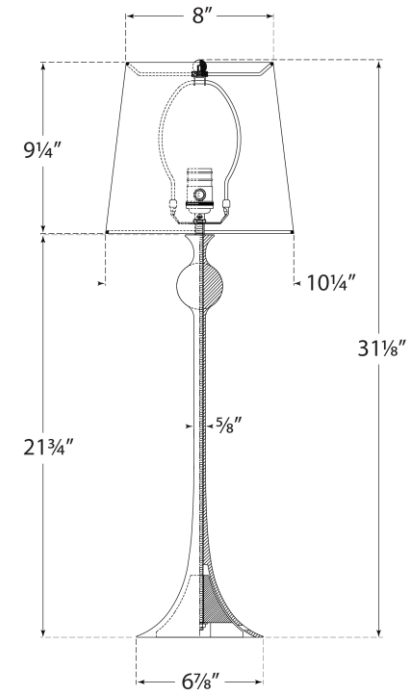

TEAR SHEET

Dover Buffet Lamp

Item # ARN 3144G-L

Designer: AERIN

Height: 31.25"

Width: 10.25"

Base: 7" Round

Finishes: AI, BSL, G

Shade Treatments: L

Shade Details: 8" x 10.25" x 9.25"

Socket: E26 Dimmer

Wattage: 60 A19

Weight: 8 Pounds

ARN3144