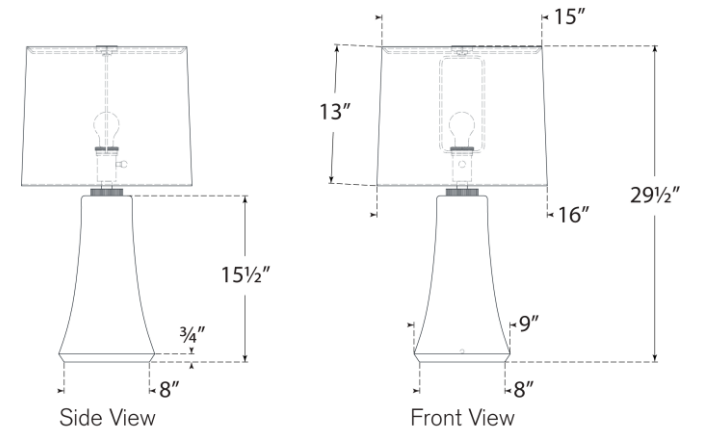

TEAR SHEET

Harvest Medium Table Lamp

Item # BBL 3626ICB-L

Designer: Barbara Barry

Height: 29.5"

Width: 16"

Base: 8" Round

Finishes: ICB, IVO

Shade Treatments: L

Shade Details: 15" x 16" x 13"

Socket: E26 Dimmer

Wattage: 15 LED A

Weight: 11 Pounds

Note: Reactive Ceramic Glazes Will Vary in Color and Texture

Top View