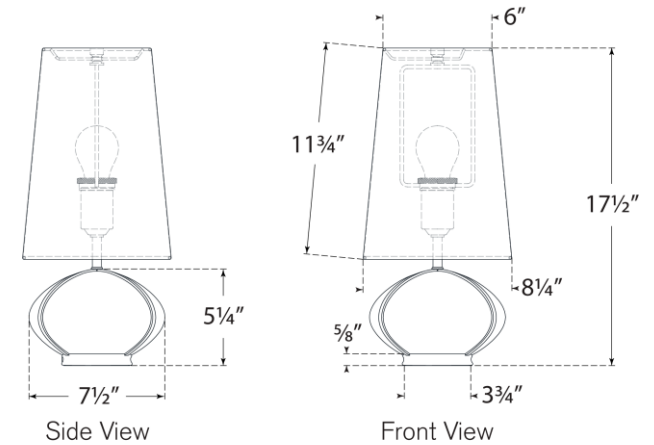

TEAR SHEET

Fondant Small Table Lamp

Item # CD 3605IVO/SB-L

Designer: Champalimaud

Height: 17.5"

Width: 8.25"

Base: 3.75" Square

Finishes: IVO/SB

Shade Treatments: L

Shade Details: 6" x 8.25" x 11.75"

Socket: E26 w/Line Switch

Wattage: 15 LED A

Weight: 7 Pounds

Note: Reactive Ceramic Glazes Will Vary in Color and Texture

Top View