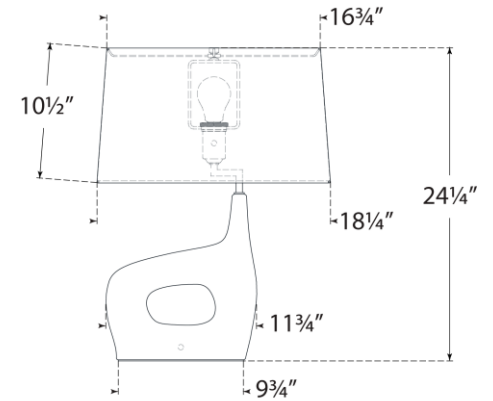

TEAR SHEET

Sutro Medium Left Table Lamp

Item # CD 3609IVO-L

Designer: Champalimaud

Height: 24.25"

Width: 18.25"

Base: 6" x 9.75" Oval

Finishes: IVO, MBB

Shade Treatments: L

Shade Details: 16.75" x 18.25" x 10.5"

Socket: E26 Dimmer

Wattage: 15 LED A

Weight: 9 Pounds

Note: Reactive Ceramic Glazes Will Vary in Color and Texture

Side View

Front View

Top View