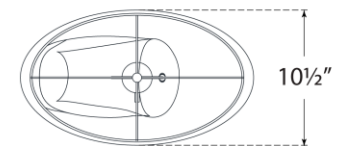

TEAR SHEET

Sutro Medium Left Table Lamp

Item # CD 3609IVO-L

Designer: Champalimaud

Height: 24.25"

Width: 18.25"

Base: 6" x 9.75" Oval

Finishes: IVO, MBB

Shade Treatments: L

Shade Details: 16.75" x 18.25" x 10.5"

Socket: E26 Dimmer

Wattage: 15 LED A

Weight: 9 Pounds

Note: Reactive Ceramic Glazes Will Vary in Color and Texture

Side View

Front View

Top View