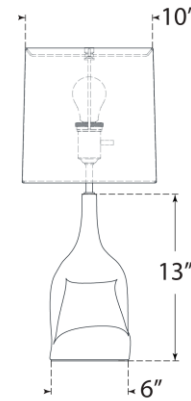

TEAR SHEET

Sutro Medium Left Table Lamp

Item # CD 3609IVO-L

Designer: Champalimaud

Height: 24.25"

Width: 18.25"

Base: 6" x 9.75" Oval

Finishes: IVO, MBB

Shade Treatments: L

Shade Details: 16.75" x 18.25" x 10.5"

Socket: E26 Dimmer

Wattage: 15 LED A

Weight: 9 Pounds

Note: Reactive Ceramic Glazes Will Vary in Color and Texture

Side View

Front View