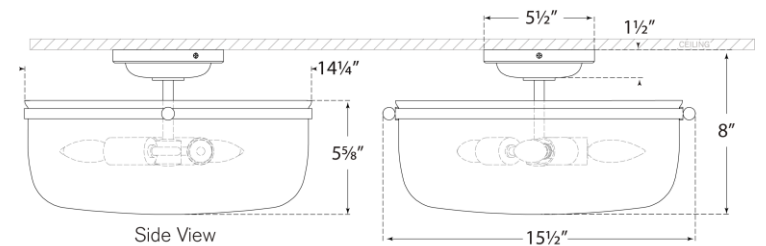

## Lorford Medium Semi-Flush

Item # CHC 4269AI-MG

Designer: Chapman & Myers

Height: 8"

Width: 15.5"

Canopy: 5.5" Round

Finishes: AI, GI

Glass Options: CG, MG

Socket: 3 - E12 Candelbra

Wattage: 3 - 6.5 LED B11

Weight: 7 Pounds

Side View

Front View

Bottom View