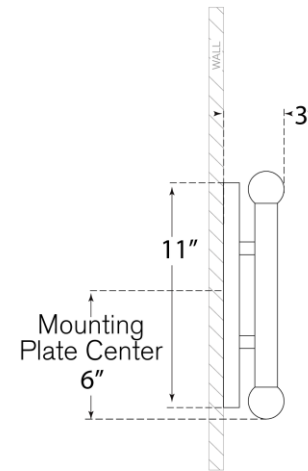

## Rousseau Large Vanity Sconce

Item # KW 2287PN-ECG

Designer: Kelly Wearstler

Height: 12.25"

Width: 4.25"

Extension: 3"

Backplate: 4.25" x 11" Oval

Finishes: AB, BZ, PN

Glass Options: CG, EC, ECG, SG

Lightsource: Dedicated LED

Wattage: 9w (1000lm)

Weight: 8 Pounds

Top View

Side View

Front View