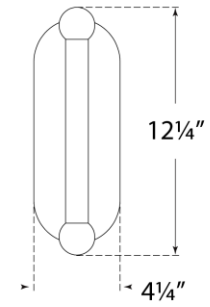

## Rousseau Large Vanity Sconce

Item # KW 2287PN-ECG

Designer: Kelly Wearstler

Height: 12.25"

Width: 4.25"

Extension: 3"

Backplate: 4.25" x 11" Oval

Finishes: AB, BZ, PN

Glass Options: CG, EC, ECG, SG

Lightsource: Dedicated LED

Wattage: 9w (1000lm)

Weight: 8 Pounds

Top View

Side View

Front View