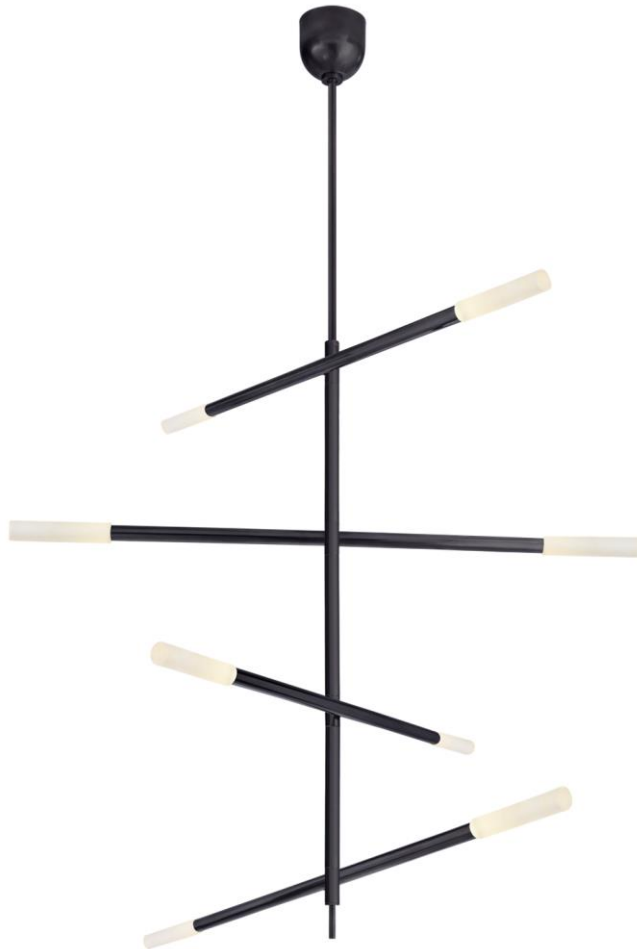

TEAR SHEET

Rousseau Large Articulating Chandelier

Item # KW 5593BZ-EC

Designer: Kelly Wearstler

O/A Height: 85"

Fixture Height: 47.5"

Min. Custom Height: 65"

Width: 3" - 48"

Canopy: 5" Round

Finishes: AB, BZ, PN

Glass Options: CG, EC, ECG, SG

Lightsource: Dedicated LED

Wattage: 35w (4200lm)

Weight: 26 Pounds

Note: Custom Height Available