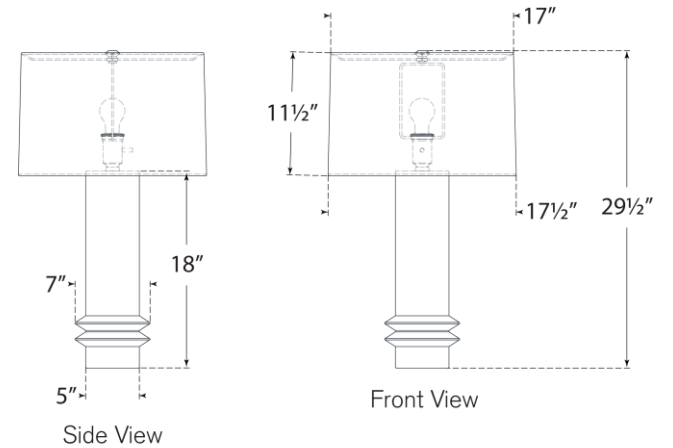

## Montaigne Medium Table Lamp

Item # PCD 3603NWT-L

Designer: Paloma Contreras

Height: 29.5"

Width: 17.5"

Base: 5" Round

Finishes: AQC, EGC, NWT

Shade Treatments: L

Shade Details: 17" x 17.5" x 11.5"

Socket: E26 Dimmer

Wattage: 15 LED A

Weight: 12 Pounds

Note: Reactive Ceramic Glazes Will Vary in Color and Texture

Top View