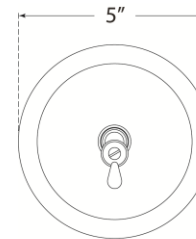

TEAR SHEET

Katie Small Cylinder Sconce

Item # TOB 2225HAB/G3-SG

Designer: Thomas O'Brien

Height: 16.25"

Width: 5"

Extension: 7.5"

Backplate: 5" Round

Finishes: BZ, HAB, PN

Glass Options: CG, SG, WG

Socket: E12 Candelabra

Wattage: 40 C11

Weight: 5 Pounds

Front View
Mounting Plate